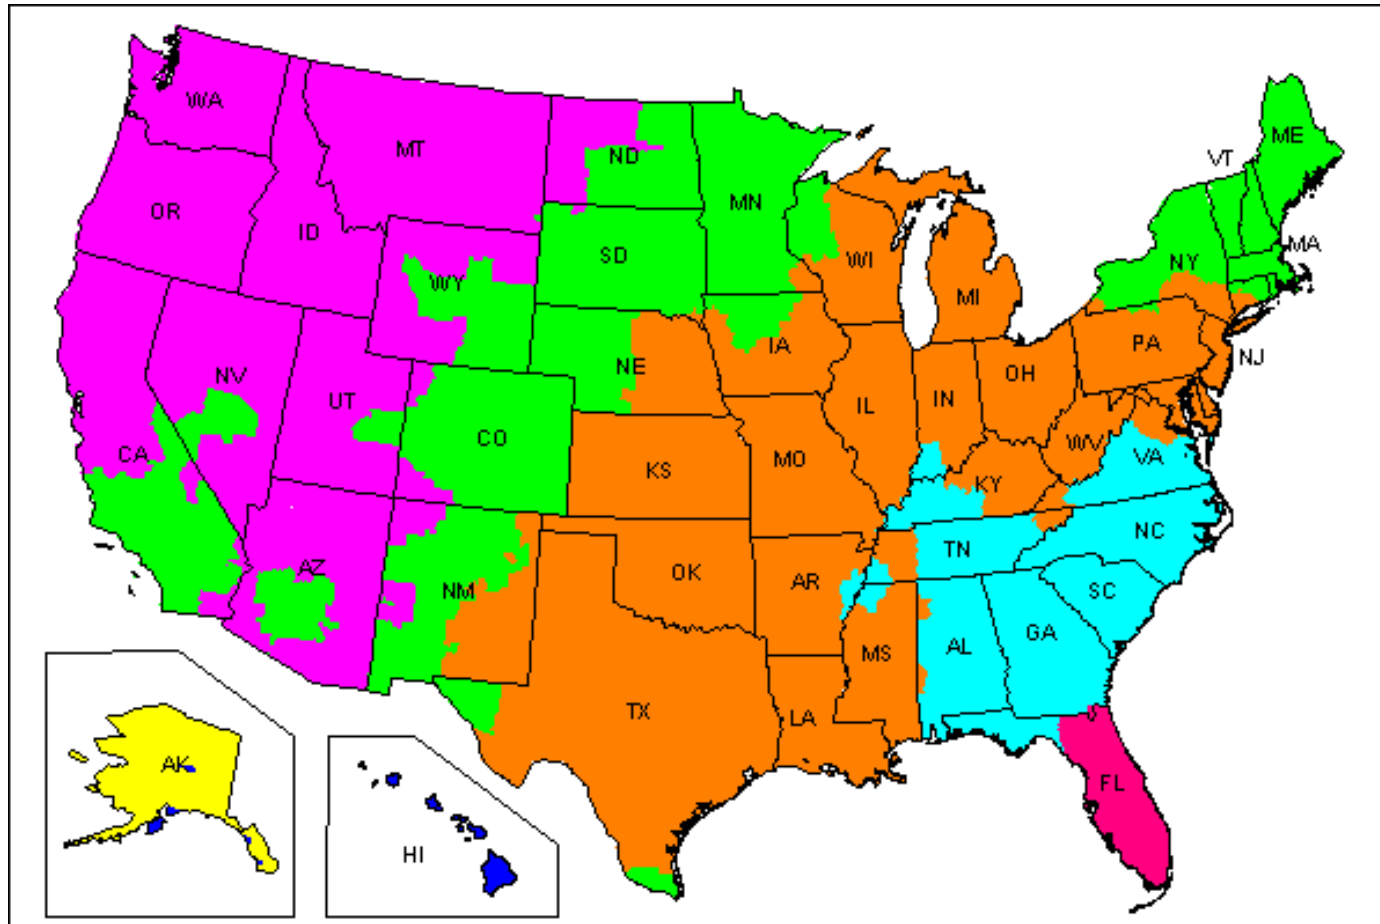

# FEDEX Ground transit times for products shipping from the **FLORIDA** warehouse.

1 Day   2 Days   3 Days   4 Days   5 Days   6 Days   7+ Days

# UPS Ground transit times for products shipping from the NEVADA warehouse.

# FEDEX Ground transit times for products shipping from the NEVADA warehouse.

■ 1 Day ■ 2 Days ■ 3 Days ■ 4 Days ■ 5 Days ■ 6 Days ■ 7+ Days