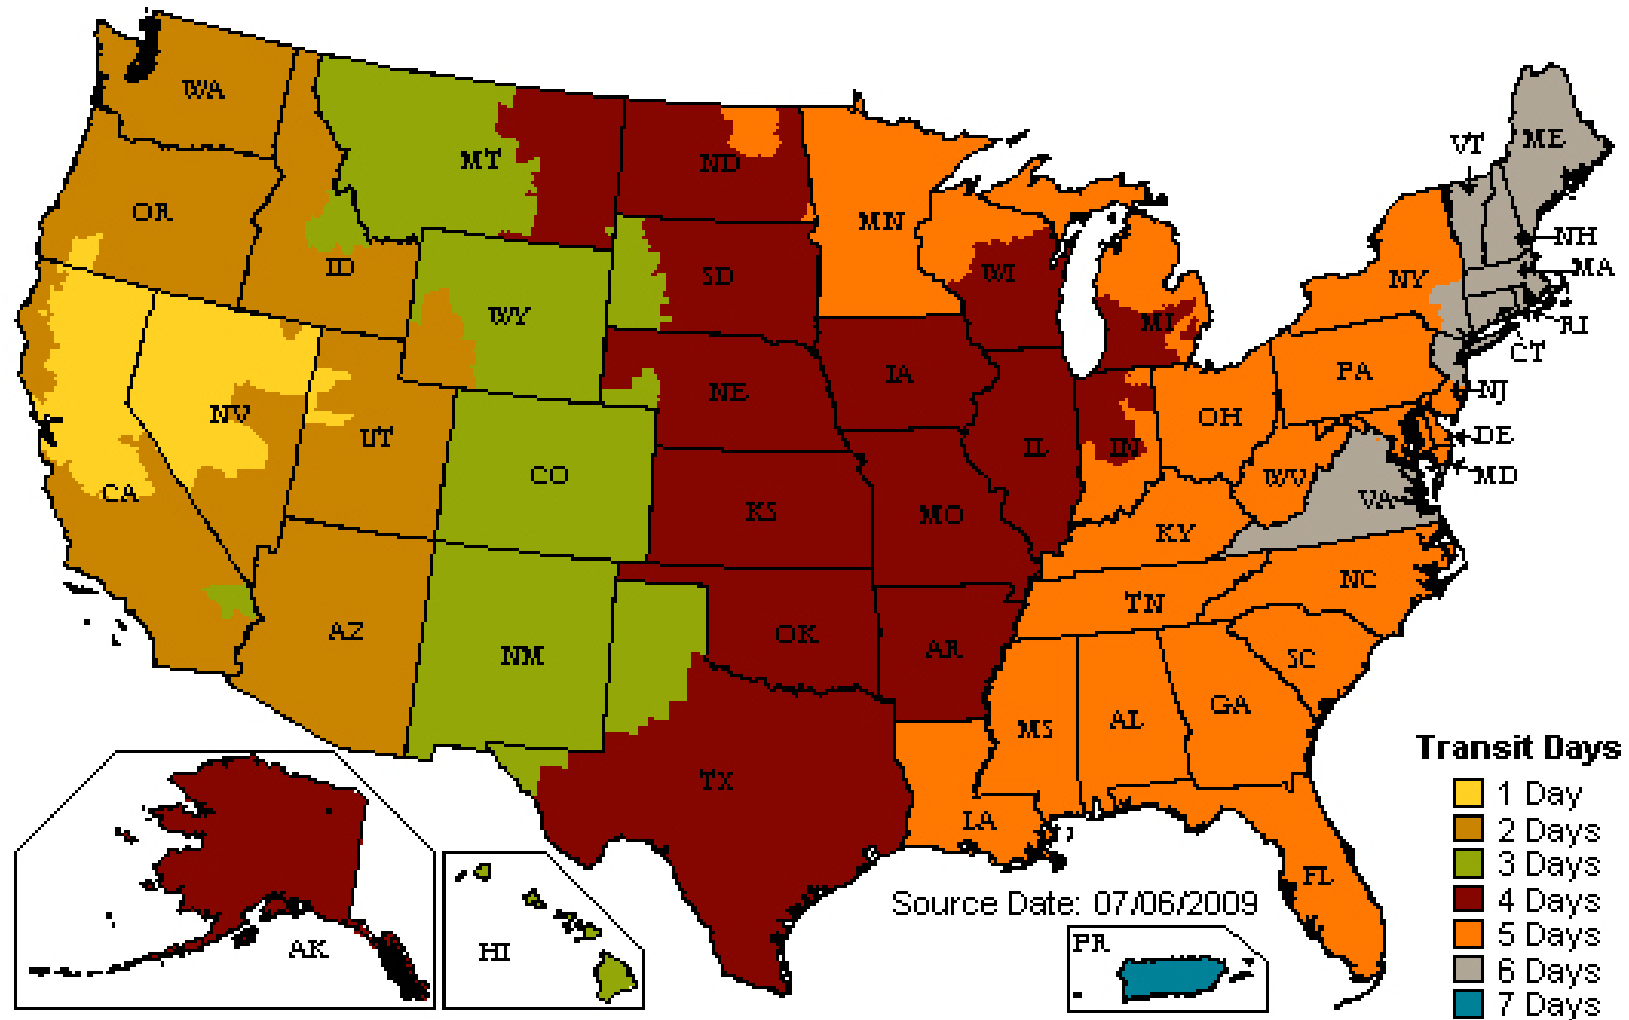

# FEDEX Ground transit times for products shipping from the **FLORIDA** warehouse.

1 Day   2 Days   3 Days   4 Days   5 Days   6 Days   7+ Days

# UPS Ground transit times for products shipping from the NEVADA warehouse.

# FEDEX Ground transit times for products shipping from the NEVADA warehouse.

■ 1 Day ■ 2 Days ■ 3 Days ■ 4 Days ■ 5 Days ■ 6 Days ■ 7+ Days