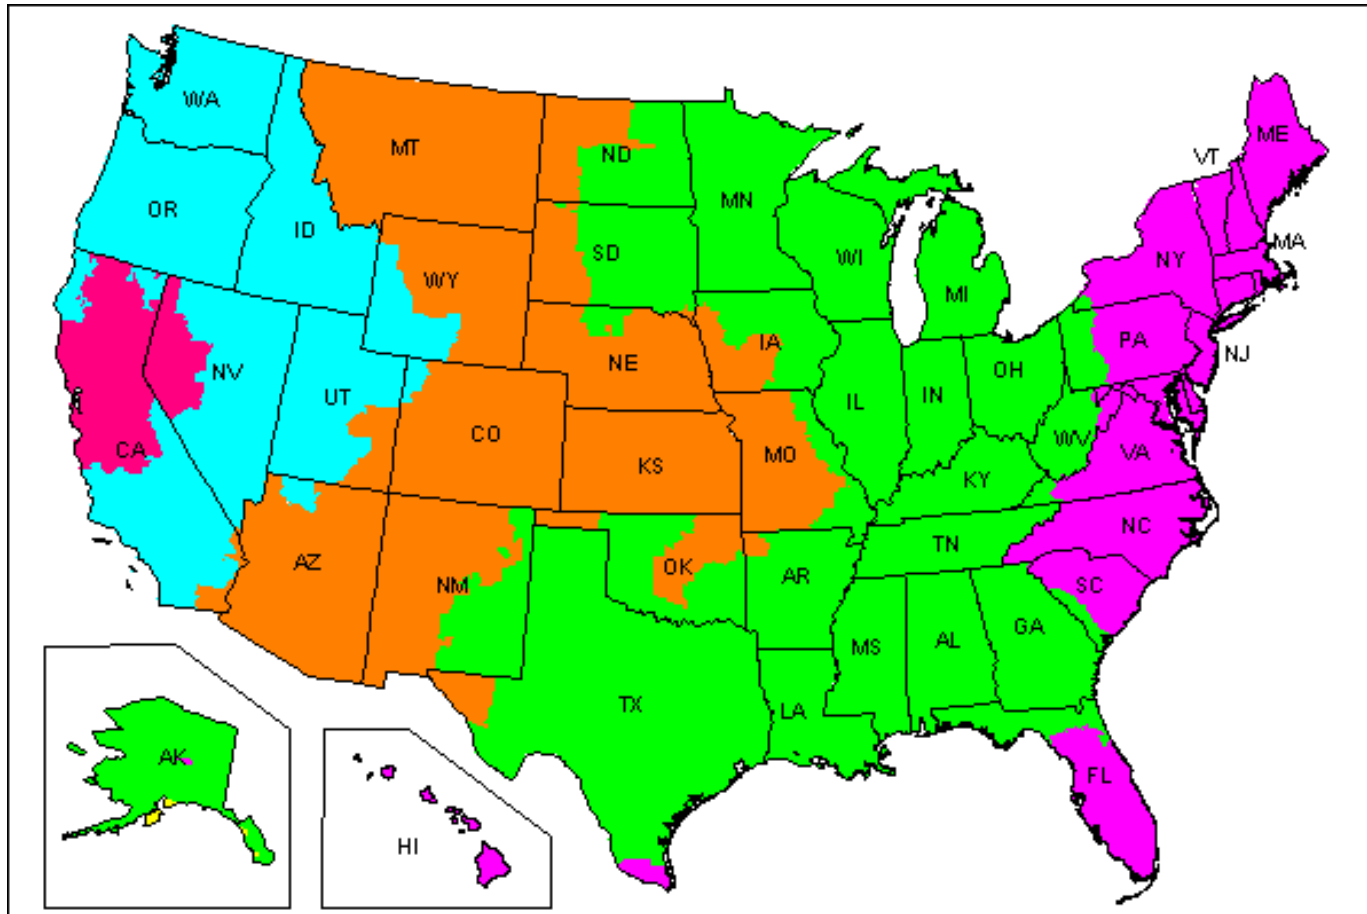

# FEDEX Ground transit times for products shipping from the **FLORIDA** warehouse.

1 Day   2 Days   3 Days   4 Days   5 Days   6 Days   7+ Days

# UPS Ground transit times for products shipping from the NEVADA warehouse.

# FEDEX Ground transit times for products shipping from the NEVADA warehouse.

■ 1 Day ■ 2 Days ■ 3 Days ■ 4 Days ■ 5 Days ■ 6 Days ■ 7+ Days